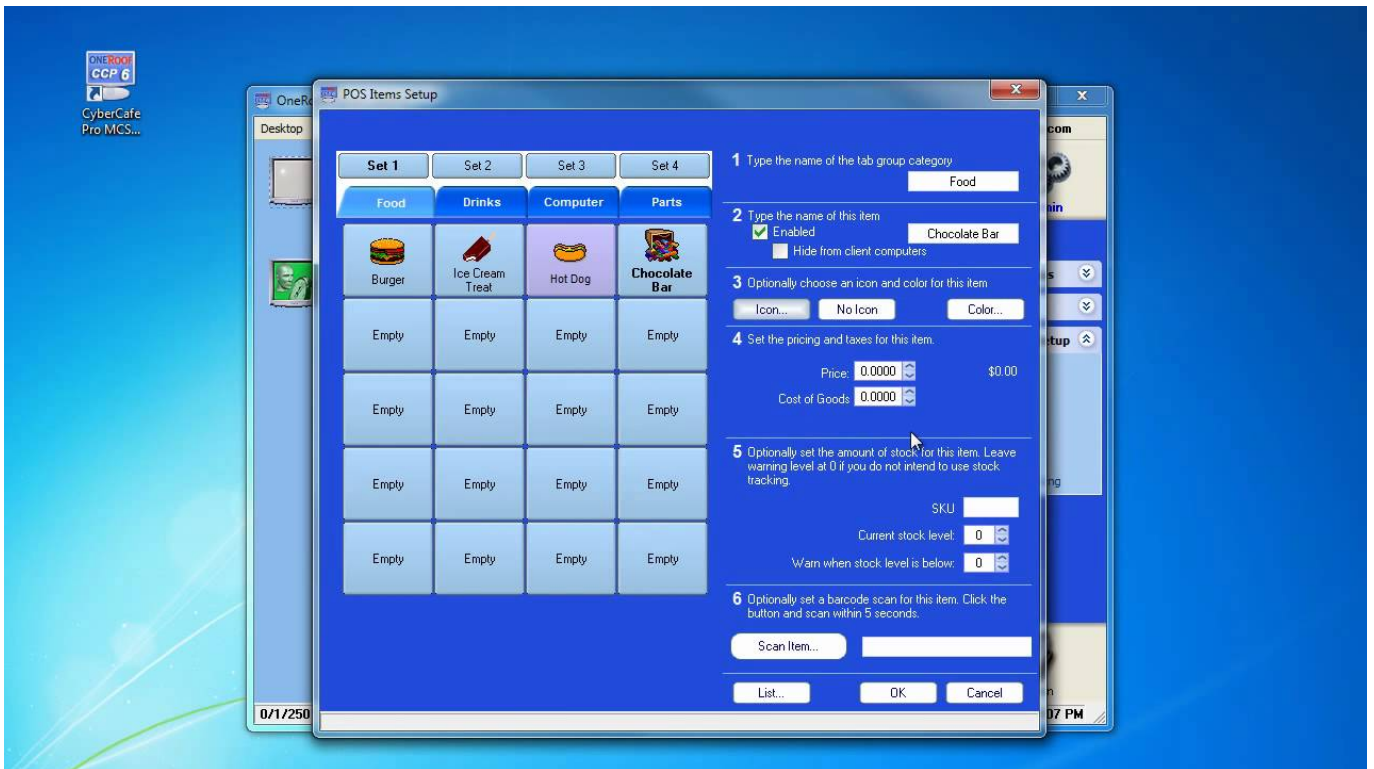

[Cybercafepro 5.250.full.89](#)

[Cybercafepro 5.250.full.89](#)

Cyber Cafe Pro 5.250 | Cyber Cafe Pro 5.250 Full Version. CyberCafePro internet cafe software is designed for Cyber Cafe owners of who This will create an employee with full access to the CyberCafePro Server. Setting up an employee who has no administrative access is the most complex part of Code: CyberCafePro internet cafe software is designed for Cyber Cafe owners of who need to control, charge for, and report on the use of Click Finish as shown below to complete the install. Your Windows system will restart. Then Launch the CyberCafePro Main Control Station (MCS) Server from the Free Internet cafe software & cyber cafe software. No trials, no ads. Just Free. Loaded with features, including full point-of-sale, timing & bandwidth measurement Download Cyber Cafe Pro 5.250 (Fully Activated) patch