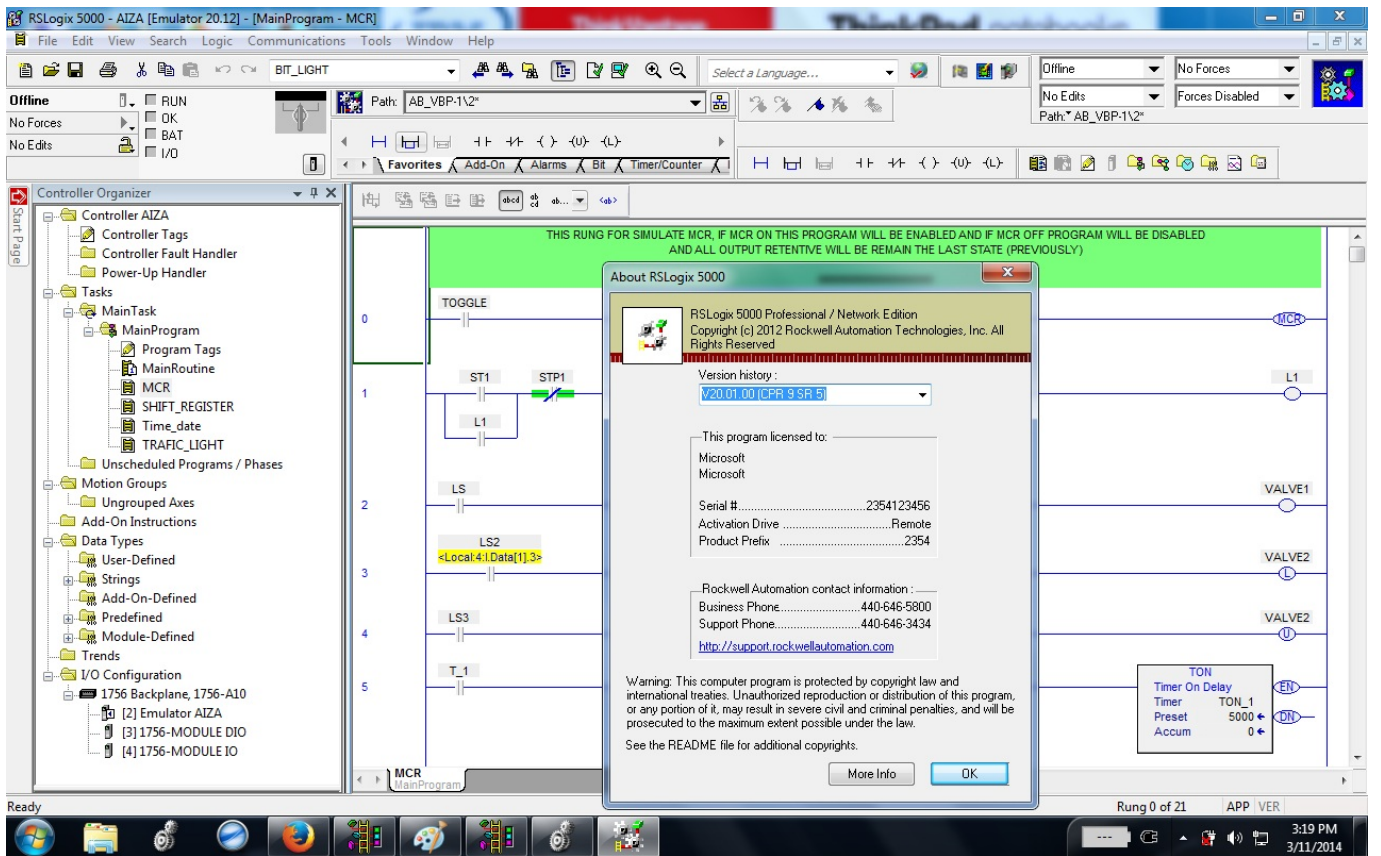

Download

[Rslogix Emulate 5000 V20.01](#)

Download

01. Yesterday I installed and crack rslogix 5000 v20 and it's work fine. Now i'm looking for crack to rslogix emulate.. thanks in 9324-RLDGLXE (RSLogix 5000 GuardLogix Safety Editor). • 9323-ATUNEENE (RSLogix 5000 PIDE Autotune). • 9310-WED200ENE (RSLogix Emulate 5000).. RSlogix5000 to grant authorization download V20.01_CN RSLogix5000 download address and ... Works with RSLogix Emulate 5000 v20.01 (CPR 9 SR 5).. plcforum.uz.ua • View topic - [Request] RSLogix Emulate 5000 v20.01 ... 1 of 5 <http://plcforum.uz.ua/viewtopic.php?t=18559> plcforum.uz.ua RSLogix Emulator 5000 is a software simulator for the Allen Bradley line of Logix 5000 controllers (ControlLogix®, ... RSEmulator 01 - Empty Chassis Monitor.. Works with rslogix emulate 5000 v20.01 cpr 9 sr 5quote. Emulate running 01.. SoftLogix 5800 System Catalog Numbers 1789-L10, 1789-L30, Rslogix 5000 Pro V20 Torrentl rslogix, rslogix 5000, rslogix 500, rslogix ... Request rslogix emulate 5000 v20.01 crack. rumun1990 rs logix 5000 emulator.. Add-on Profiles. Download and install these Studio 5000 Logix Designer® components and use them to decrease programming time of your industrial control Rslogix Emulate 5000 V20.01 ->->-> <http://bit.ly/2EvZOVd> rslogix emulate rslogix emulate 500 rslogix emulate 500 download. Free rslogix emulate 5000 v20.01 download software at UpdateStar - . FTP... 2014-04-08 piaodehuan1 1. RSLogix Emulate 5000 V20.01 ...