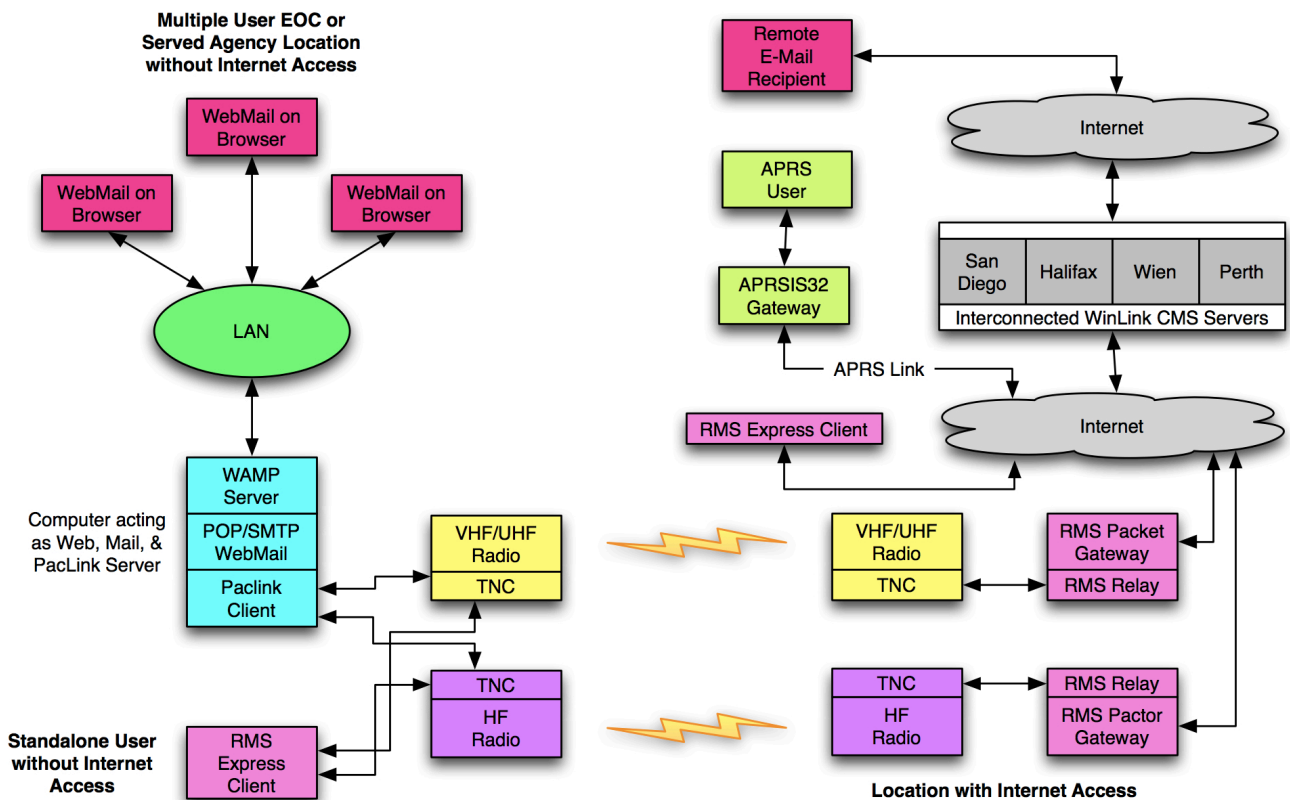

Download

[Winlink 2000 For Mac](#)

WinLink Topology

WG5L - 06/08/2011

[Winlink 2000 For Mac](#)

Download

Introduction Wine provides a Windows emulation environment that is placed within a wrapper that is a Mac OS X application.

1. [what is inlink control](#)
2. [winlink wingate](#)
3. [winlink logistics](#)

The key being modified often invokes the same function on both operating systems.. For all applications that are not enclosed within a Wine wrapper (i e Real Mac OS X applications), the command key should be used as the key modifier associated with keyboard short-cuts.. This is pretty easy on Mac and Linux The user must be aware of which operating context they are in when applying the use of keyboard short-cut keys.

what is inlink control

winlink, what is inlink control, winlink wingate, winlink express, winlink logistics, winlink logistics express, winlink qatar, winlink frequencies, winlink ham radio, winlink android, winlink raspberry pi [Microsoft Remote Desktop 10 For Mac Download](#)