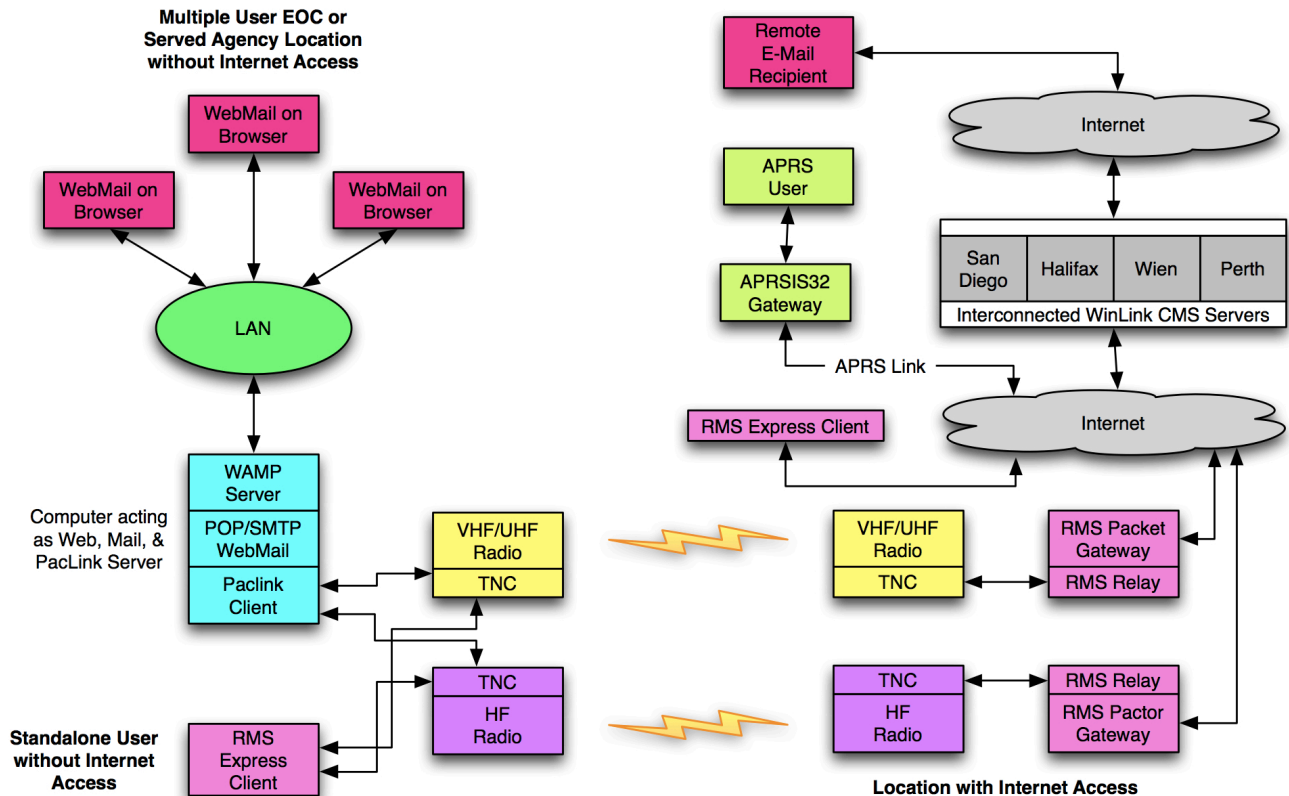

WinLink Topology

WG5L - 06/08/2011

[program za proračun konstrukcija petouglu](#)

winlink wingate

[python xlrd convert xls to csv free download for android apk](#)

• Certain operations do not properly function under the Wine environment Included among these is that the software update feature that is included in the RMS Express application. [January 01st, 2018](#)

winlink logistics

[Wd Passport For Mac Files Unreadable](#)

This article will provide you with information on obtaining Wine, installing a minimum version of 4 of the.. Users should be aware that there are some operational limitations when operating RMS Express from within the Wine environment.. Installation of RMS Express can occur on Macintosh systems, using the Wine environment to emulate Windows.. Obtaining & Installing Wine There are several versions of Wine available The instructions provided in this article use the Wineskin Winery, which is available for download by clicking.. Wine can be used to run a large number of Windows applications from within the Mac OS X environment, and is useful when the Windows application does not have an equivalent version released to run as a native Mac OS X application.. When in RMS Express, even though the user sees this as a Mac OS X application, the underlying environment is Windows and the control key should be used as the key modifier associated with keyboard short-cuts.

b0d43de27c [Symmetryworks 5 Download](#)